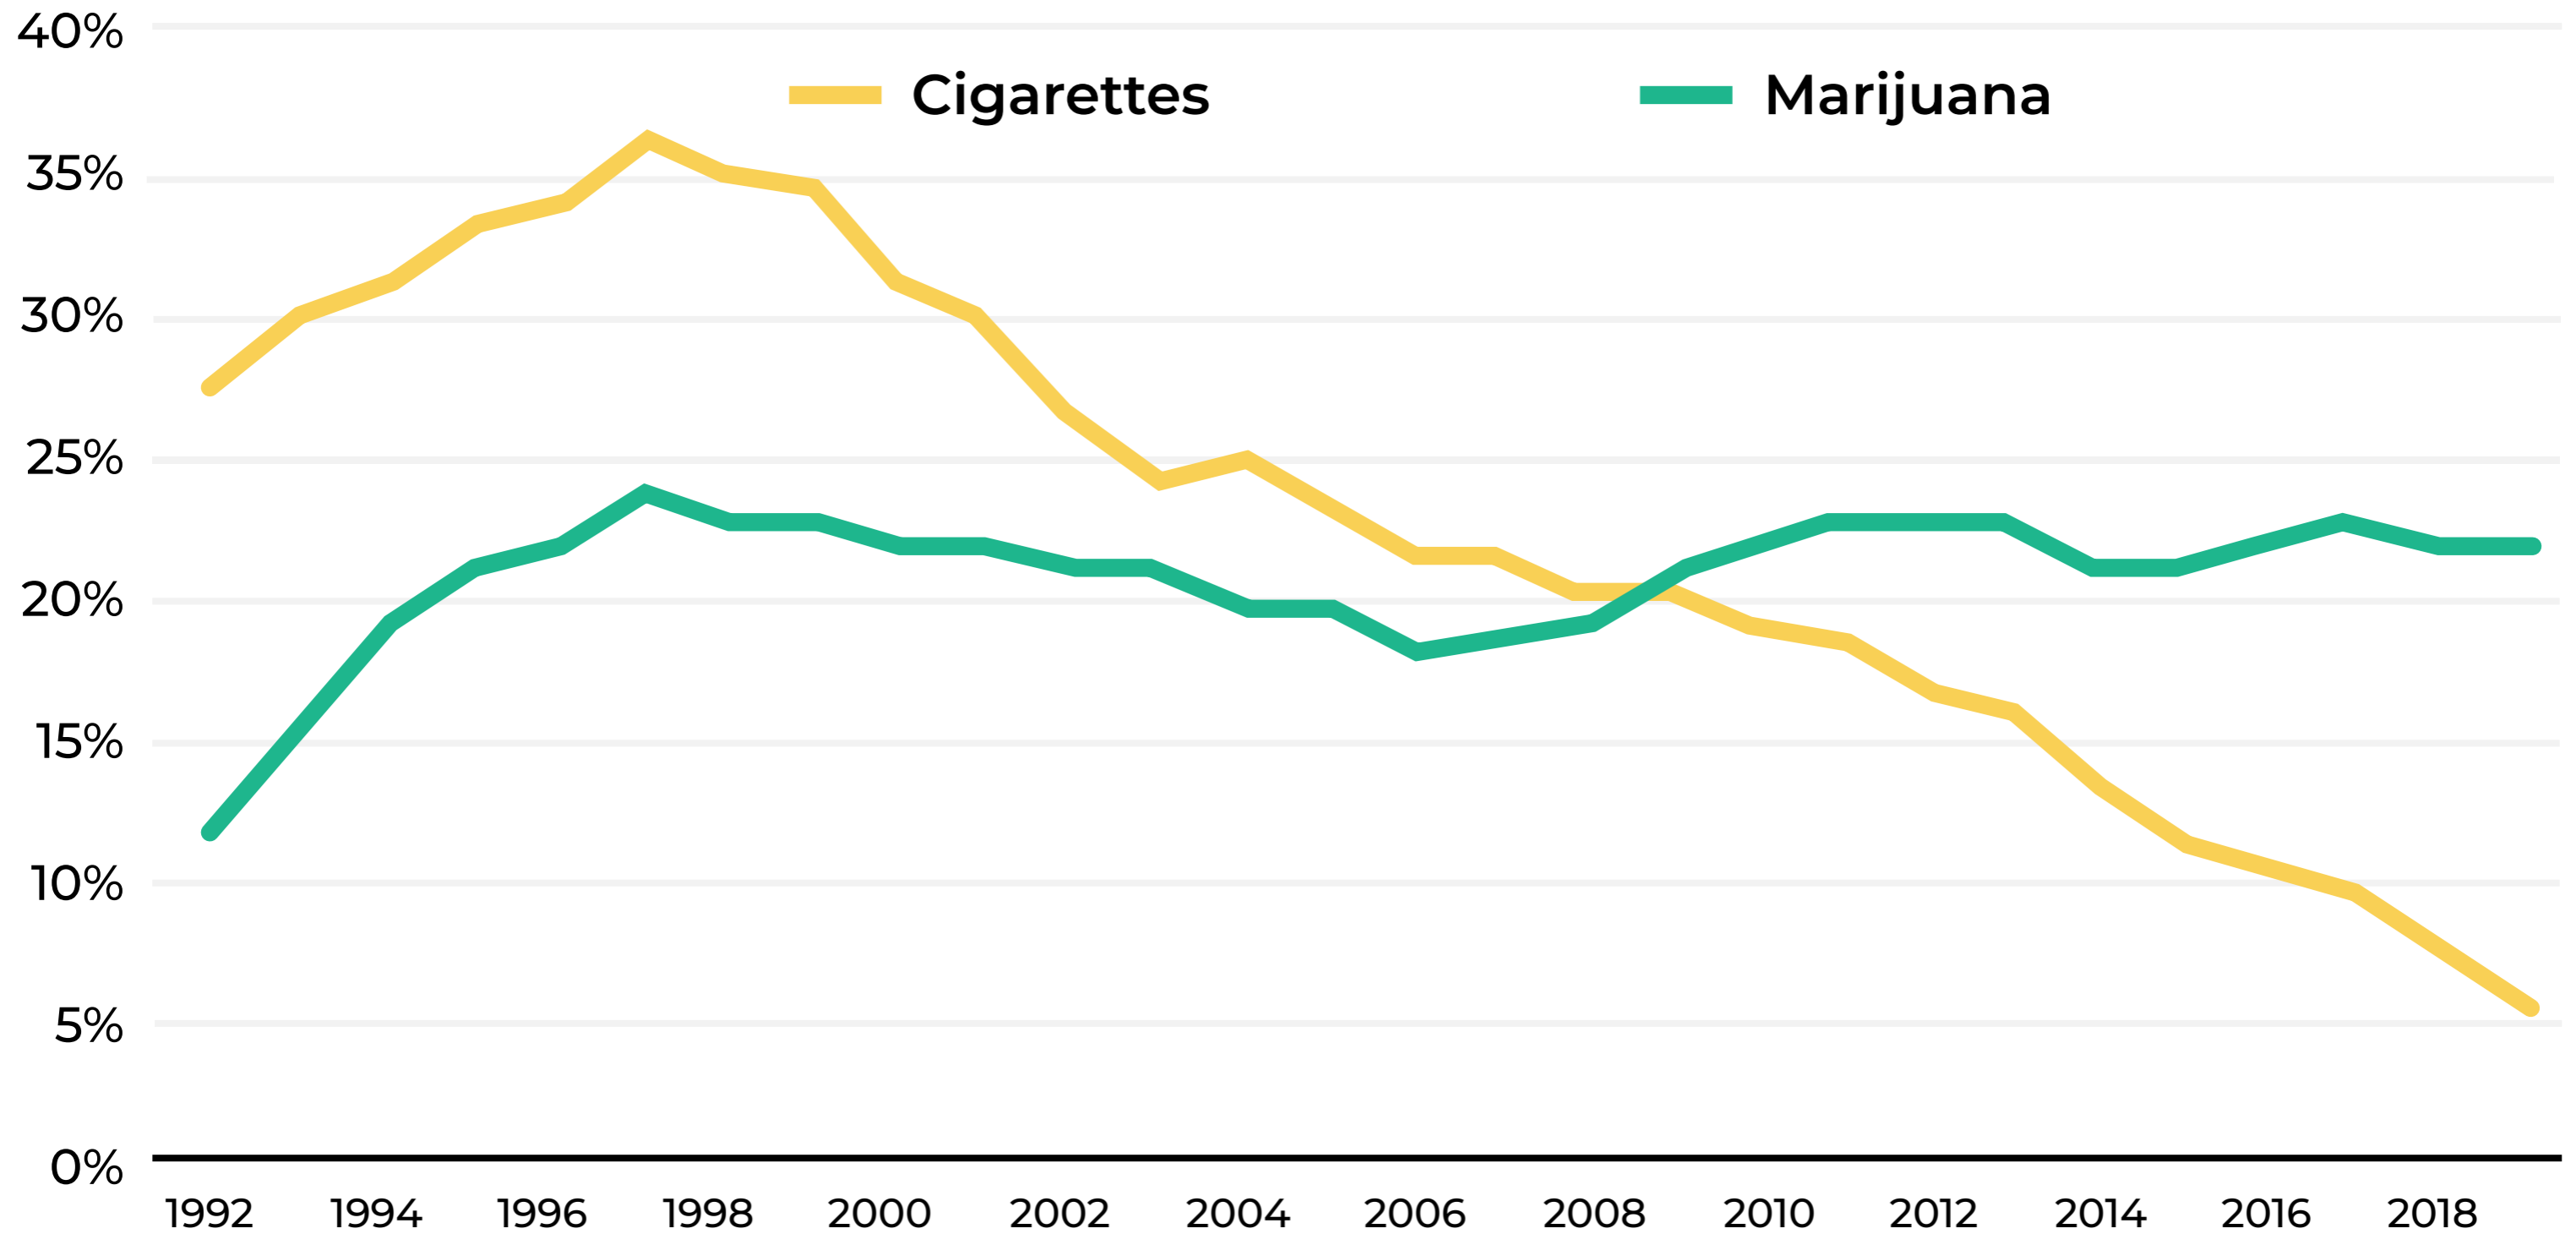

TEENS MORE LIKELY TO USE MARIJUANA THAN CIGARETTES

Past month use among 12th grade students, 1992-2019

DENVER DISPENSARY COUNT 2018

	STORE	COUNT
	REC DISPENSARIES	169
	MED DISPENSARIES	195
	TOTAL	364
	STARBUCKS	80
	MCDONALDS	31
	TOTAL	111

COLORADO DISPENSARY COUNT 2018

	STORE	COUNT
	REC DISPENSARIES	518
	MED DISPENSARIES	503
	TOTAL	1,021
	STARBUCKS	322
	WALMARTS	106
	TOTAL	428

<https://onechoiceprevention.org/toolkit>

source: <https://learnaboutsam.org>