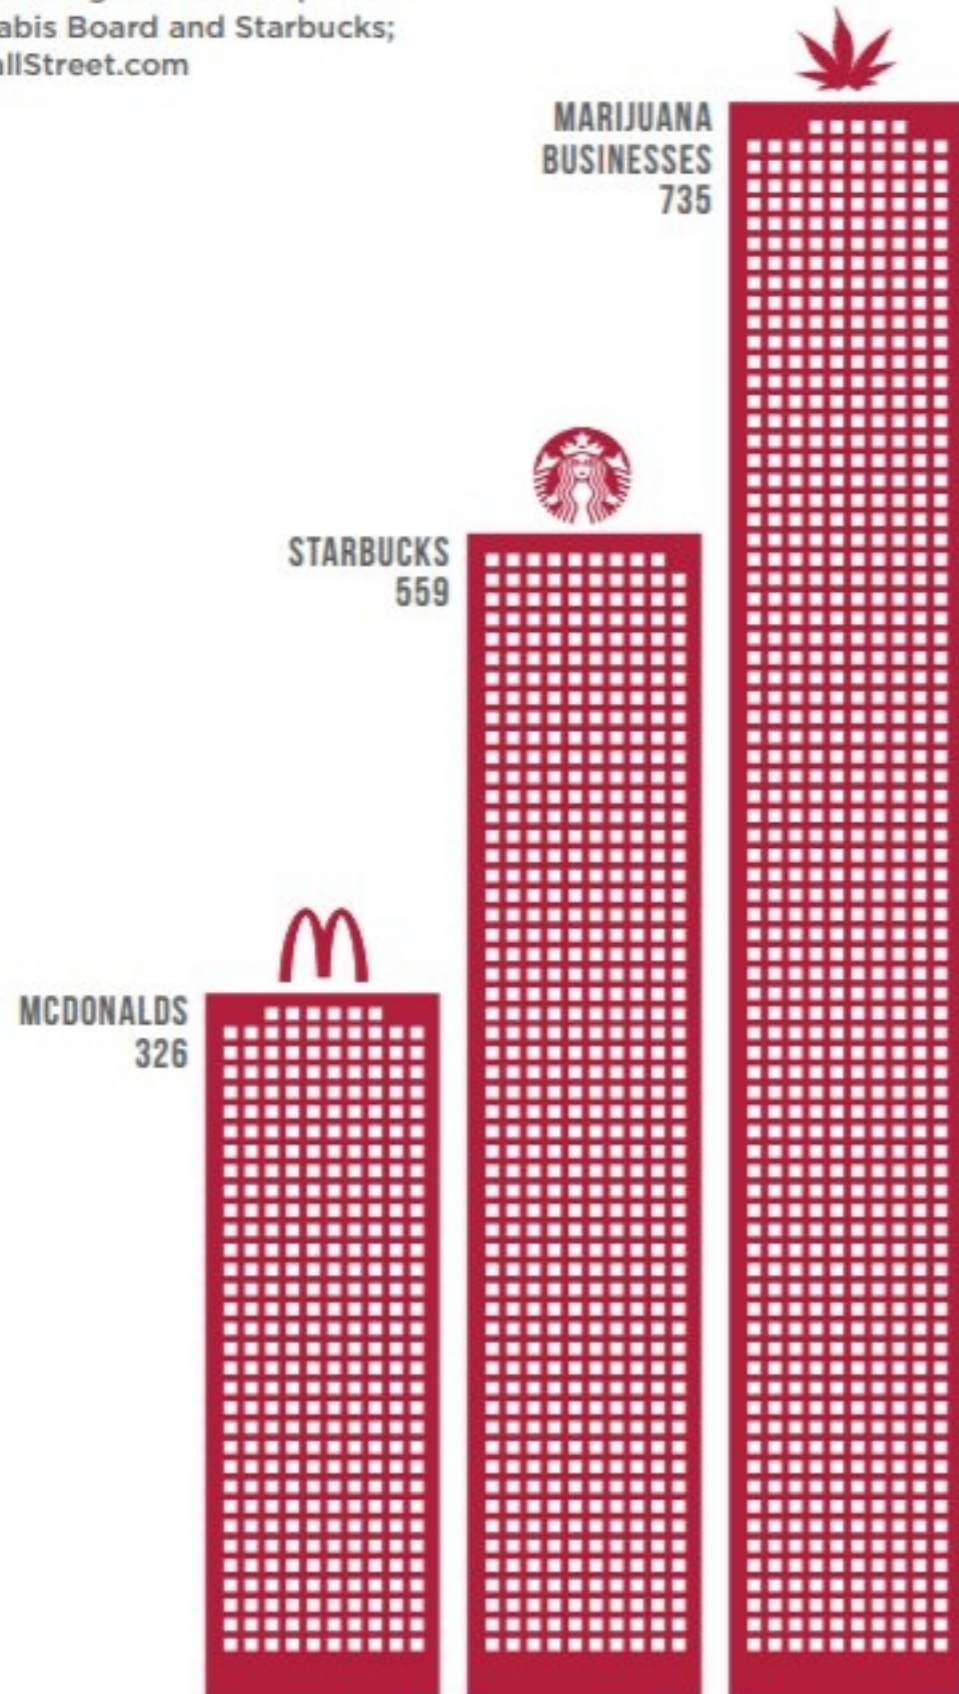

Washington State has more marijuana businesses than Starbucks or McDonalds

Source: NW HIDTA Report, citing the Washington State Liquor and Cannabis Board and Starbucks; 24WallStreet.com